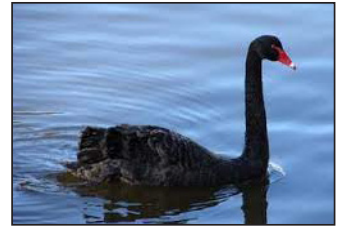

**Bayiibayii (Emu)**

Eggs are 13cm long and the largest of any Australian animal.

**Binaibaan (Goanna)**

Eggs are less pointed than bird eggs.

**Yunung (Leathery Turtle)**

Eggs are almost circular.

**Kanbal (Black Swan)**

Eggs are 11cm long. Swans build a nest of reeds and grass surrounded by water.

**Pirama (Australian Wood Duck)**

Lay 7 to 13 eggs and line the nest with their own soft feathers.